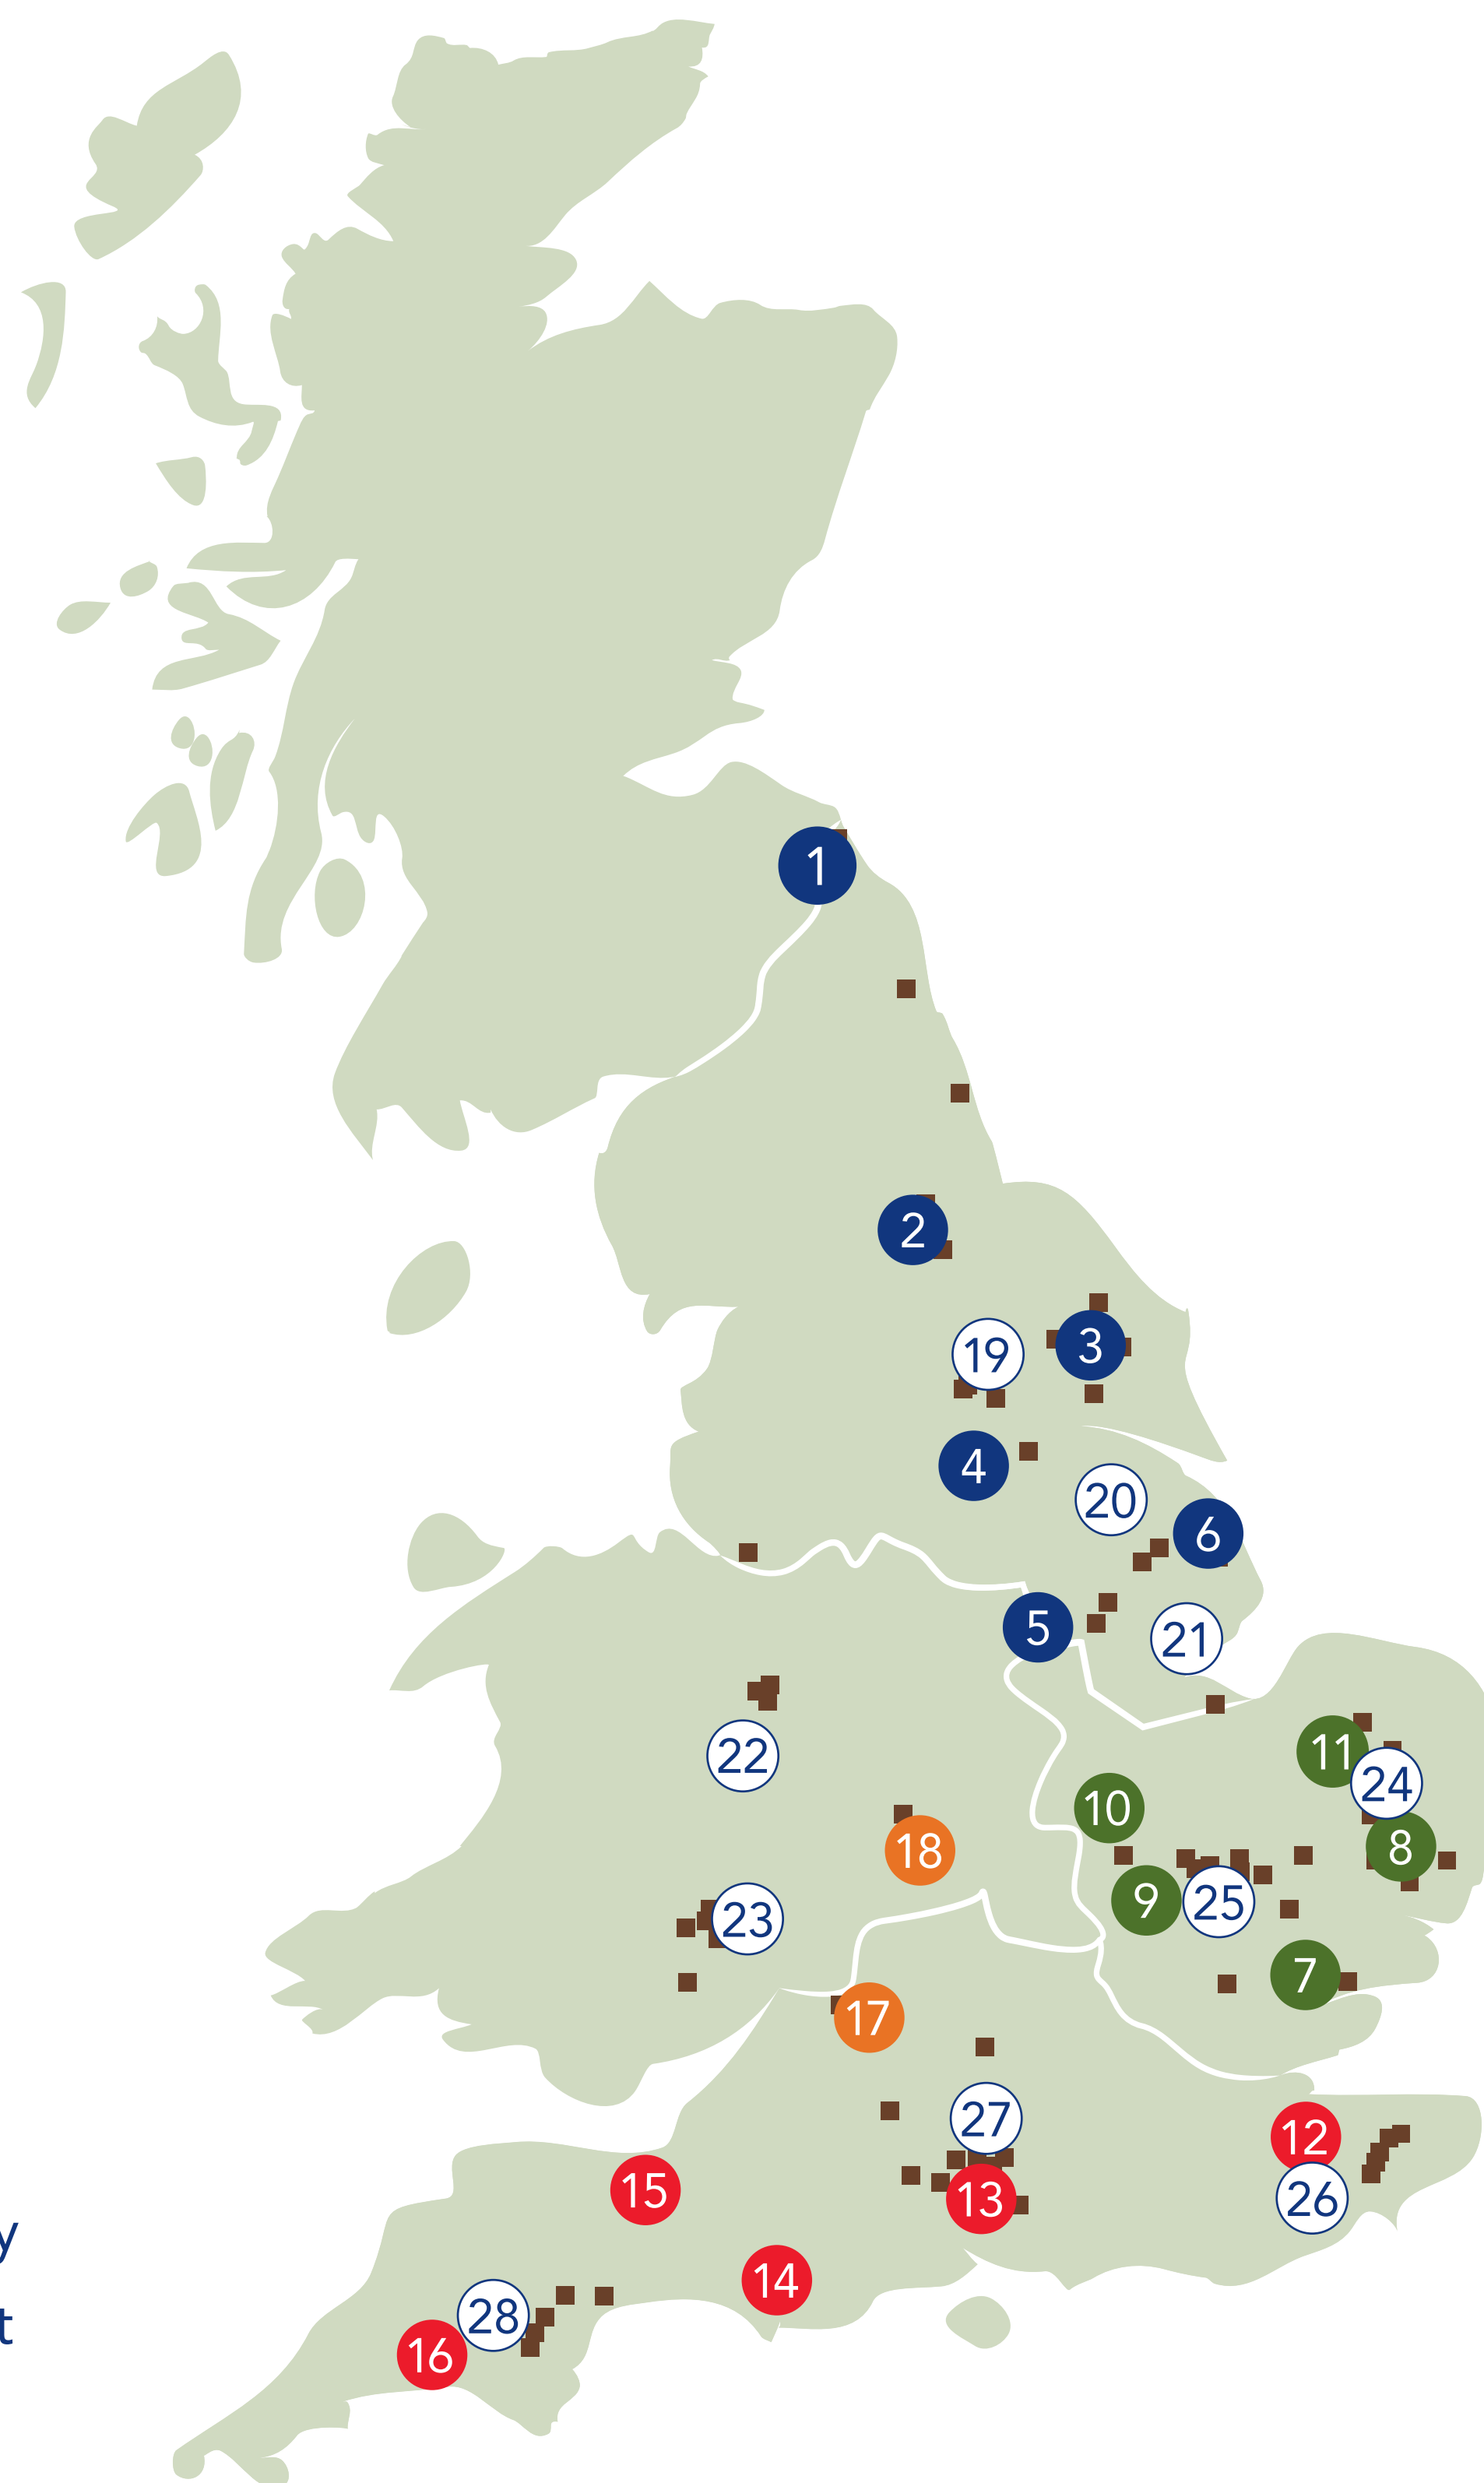

Local trials, national coverage

NIAB TAG MEMBERSHIP GROUPS

NORTH

- 1 Berwick
- 2 Croft-on-Tees
- 3 Bainton
- 4 Marr
- 5 Caythorpe
- 6 Aby

EAST

- 7 Essex
- 8 Suffolk
- 9 Biggleswade
- 10 Kettering
- 11 Norfolk

SOUTH

- 12 Kent
- 13 Wessex East
- 14 Wessex West
- 15 Taunton
- 16 Callington

WEST

- 17 Cirencester
- 18 Warwick

MAIN REGIONAL CENTRES

- 19 Headley Hall
- 20 Benniworth
- 21 Kirton
- 22 Shropshire
- 23 Hereford
- 24 Morley
- 25 Cambridge
- 26 East Malling
- 27 Sutton Scotney
- 28 Newton Abbot

NIAB TAG TRIAL SITES INDICATED AS ■

CROPS TRIALLED

- Winter wheat
- Winter barley
- Winter oilseed rape
- Oats
- Other winter cereals
- Spring cereals
- Other oilseeds
- Sugar beet
- Potatoes
- Pulses
- Cover crops
- Herbage crops
- Forage crops
- Field vegetables/salads

TYPES OF TRIALS UNDERTAKEN

- Varieties
- Fungicides
- PGR
- Nutrient management
- Black-grass control
- Herbicides
- Pest management
- Seed rate/drilling date
- Soils, cultivations and rotations